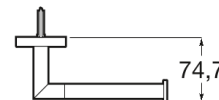

TECHNICAL DRAWINGS

FEATURES

Finish: Chrome

Fixing kit: Included

Installation options: Only with screws

Installation type: Wall-mounted

Material: Metal

Maximum weight supported (Kg): 5

Spare toilet roll holder

Without cover