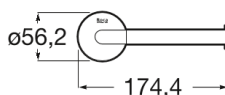

TECHNICAL DRAWINGS

FEATURES

Finish: Chrome

Fixing kit: Included

Installation options: Only with screws

Installation type: Wall-mounted

Material: Metal

Maximum weight supported (Kg): 5

Spare toilet roll holder

Without cover